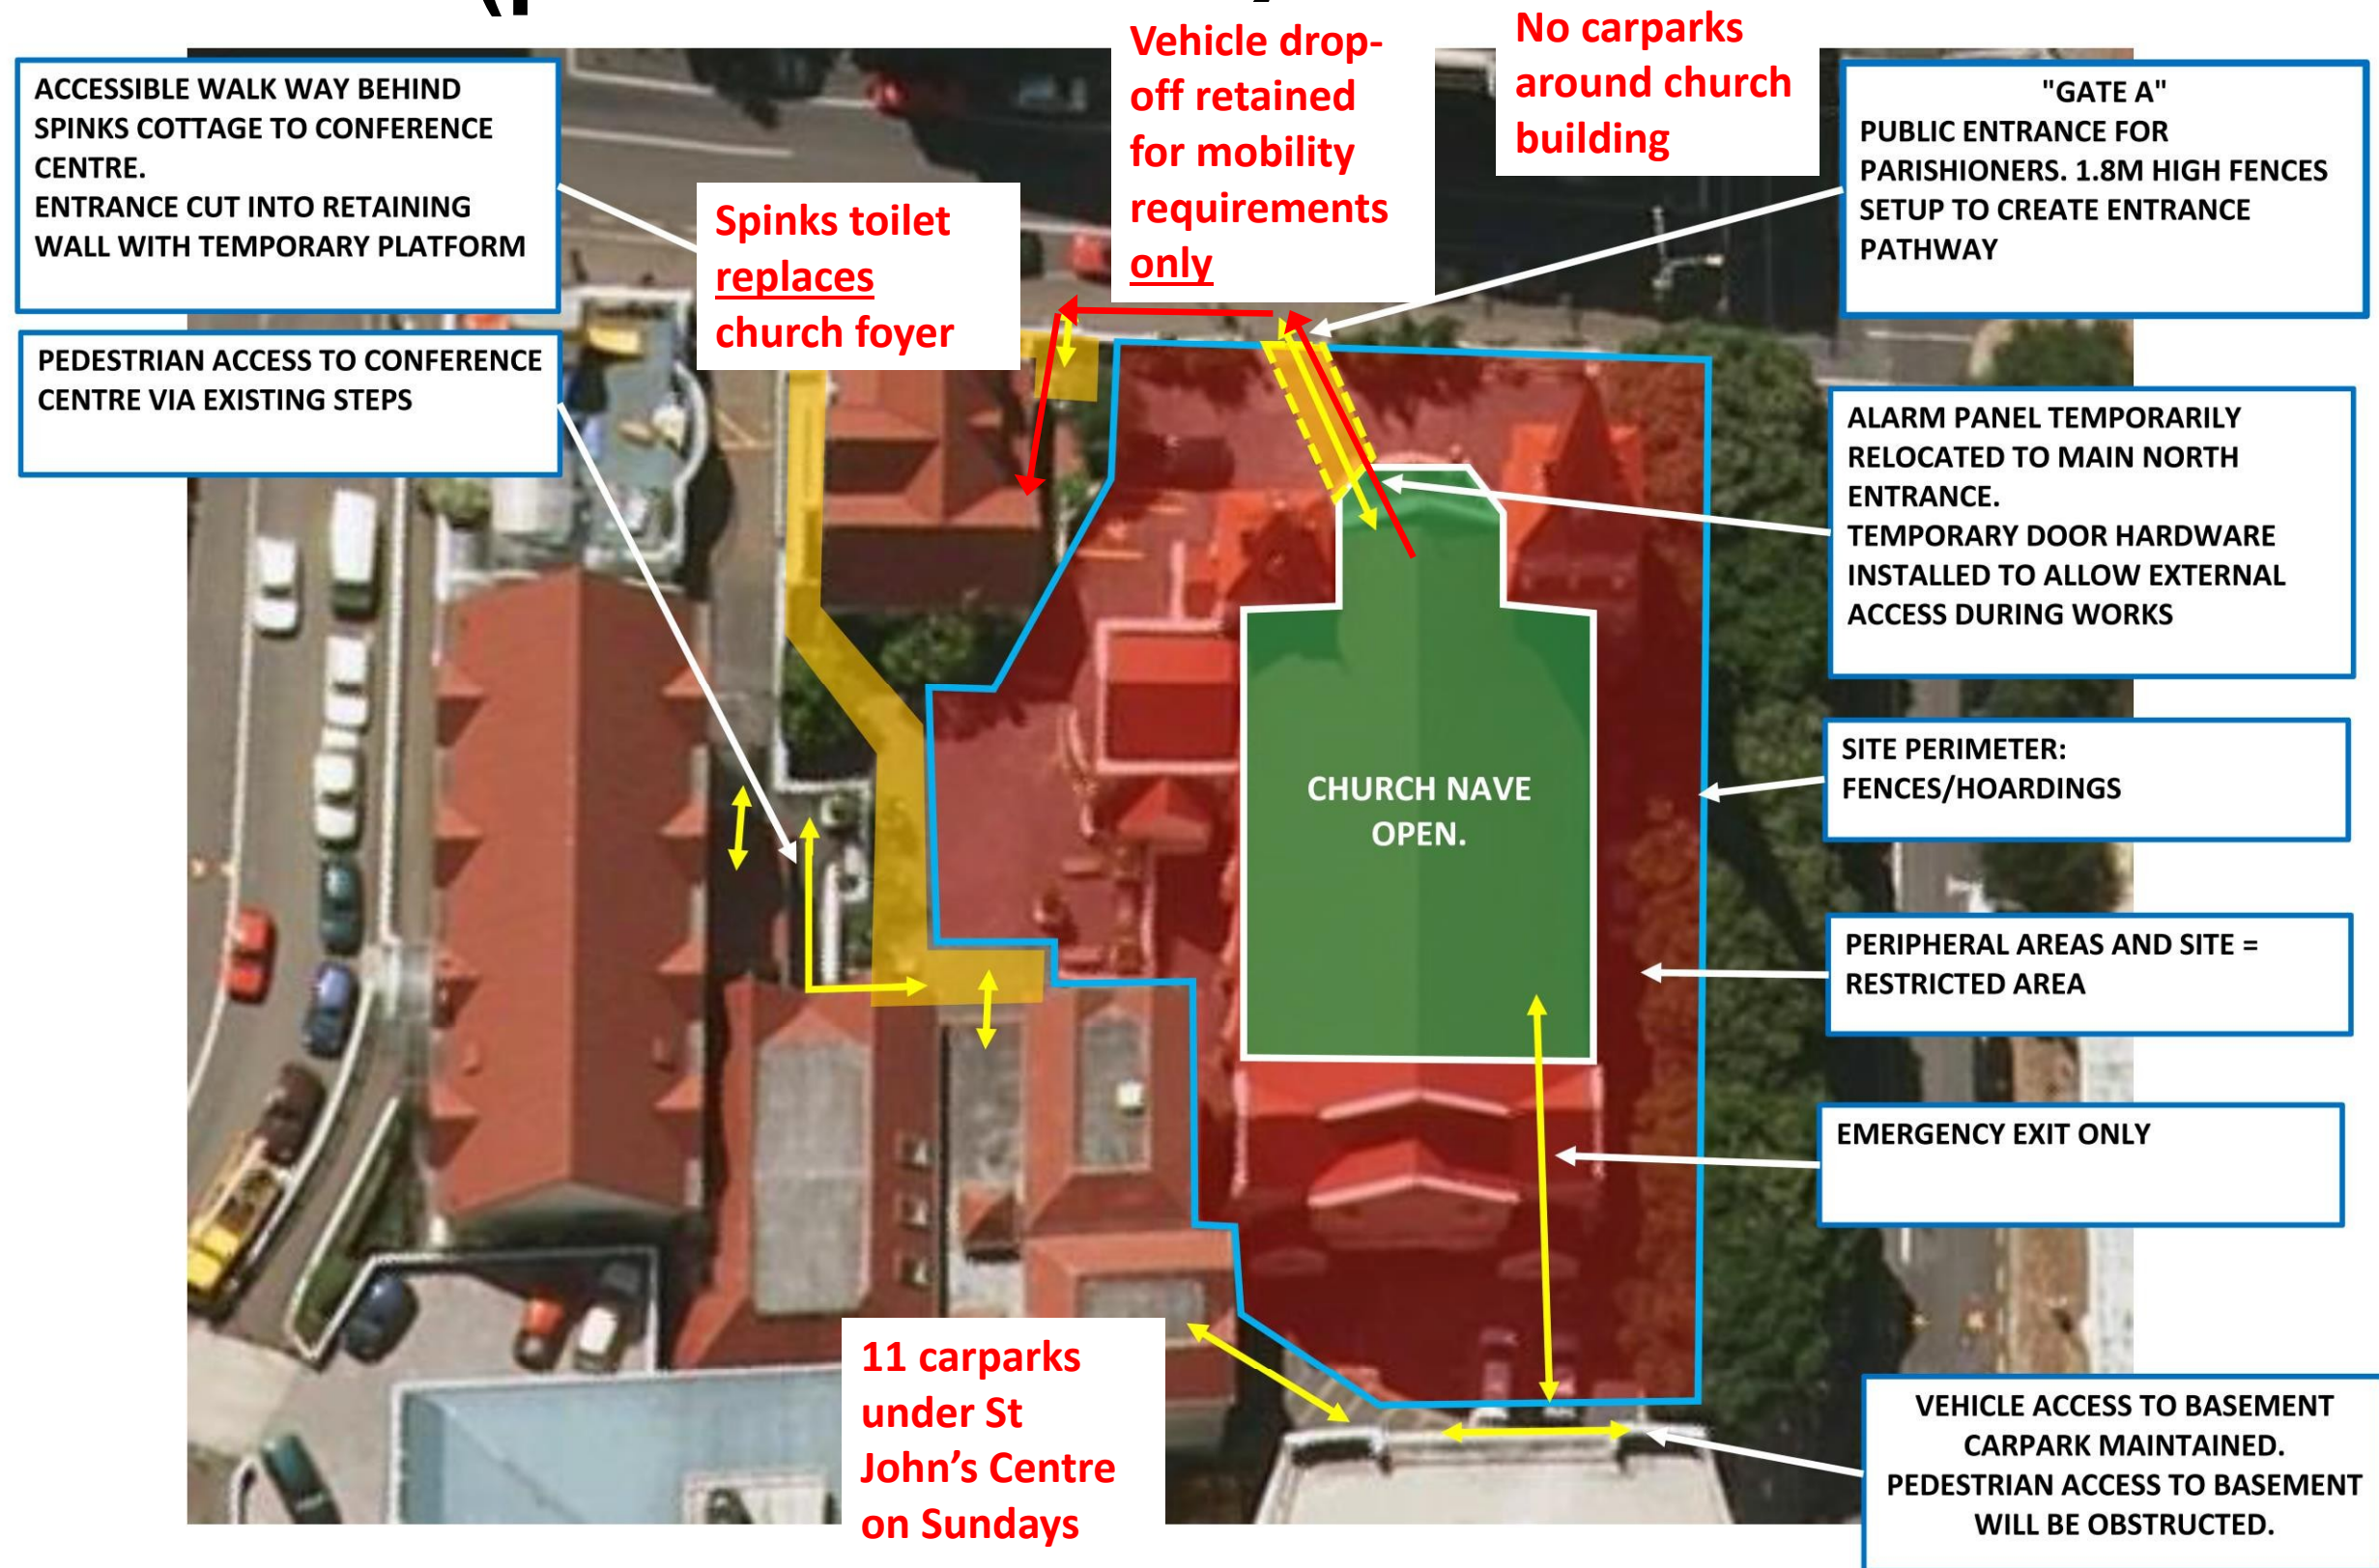

**Information for Sunday use, while Contractor has site possession of church building,
for 11 months 29 Oct 2018 – 28 Sep 2019**

SITE PLAN (pm Sat & all day Sun)

- Only access to church building is on Sundays, via access path from street at Dixon Street main entrance
- Access to St John's Centre is via path provided around back of Spinks, Office steps or through door from carpark with access card